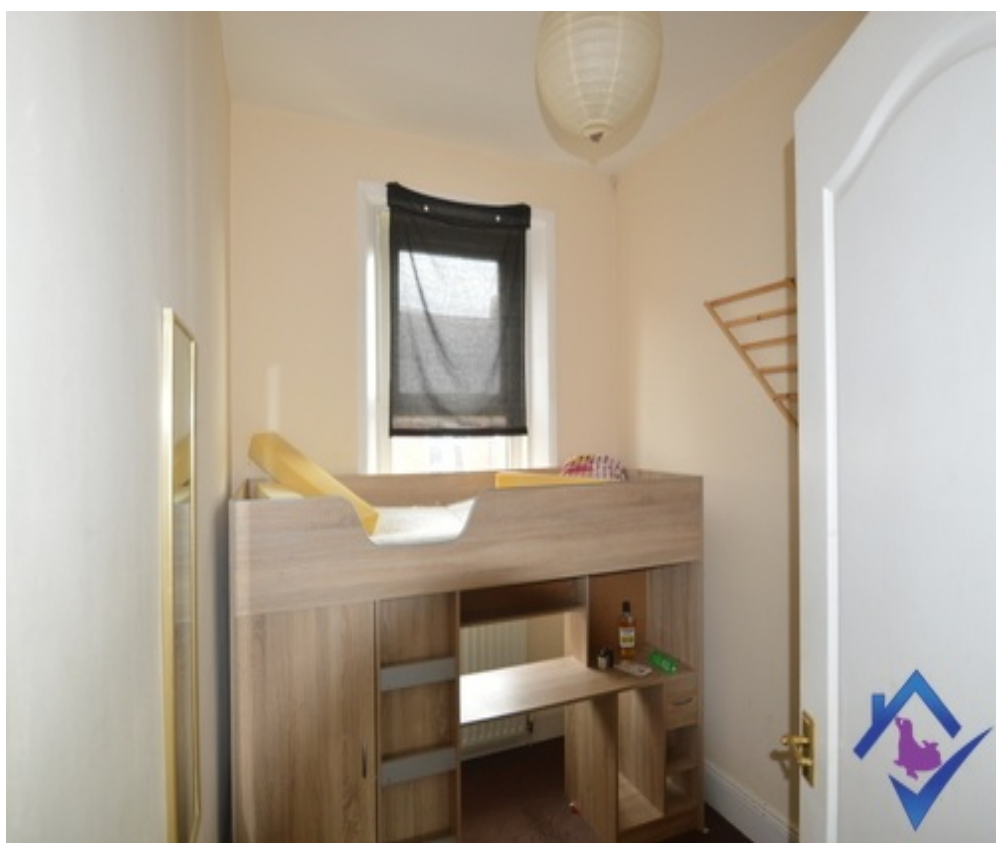

Gallery

Description

The flat is located in the popular rental area known locally as 'Bensham'. The property briefly comprises of 1 double bedroom, 1 single/small double bedroom and a small single bedroom with, living room, kitchen and bathroom. It has a private yard to the rear.

Specification

GROUND FLOOR

Entrance Hallway

When entering the property you arrive at the stairs and up on to a small landing which leads to multiple rooms.

Lounge

Cosy sized living room which leads to kitchen and landing. There is a modern electric fire on the wall.

Kitchen

The kitchen includes a range of base and wall wooden units. Also in the kitchen is a washer and cooker/oven.

The kitchen leads to the bathroom and back door.

Bedroom One

The master bedroom is a generous size. There is a large double window in this room too.

Bedroom Two

Bedroom two is a good sized single or a possible small double.

Bedroom Three

The third bedroom is a standard single sized room

Bathroom

3 piece bathroom with shower head and shower curtain on the bath.